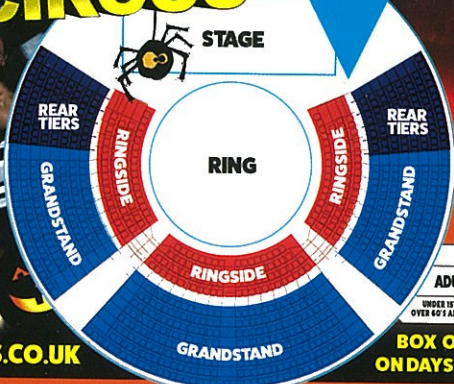

MAGIQUE LTD PRESENTS
GERRY COTTLE'S DIRECTED BY WILLIE RAMSAY
WOW
CIRCUS
EXPECT THE UNEXPECTED

CLIMATE CONTROLLED BIG TOP WITH NEW INDIVIDUAL SEATS

HALLOWEEN SPECIAL
TICKETS FROM £5 WITH THIS LEAFLET
200 UNRESERVED SEATS AT EVERY PERFORMANCE
PRICES WITH THIS VOUCHER